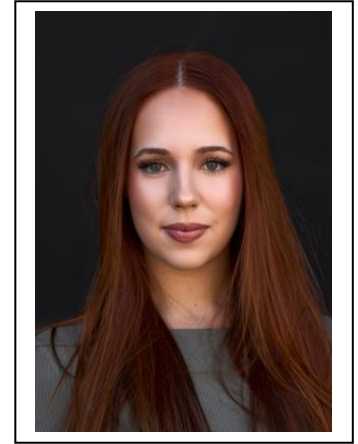

# LEILA MCIVER

## PERSONAL DETAILS

D.O.B: 29/12/2006  
 Height: 165cm  
 Hair Colour: Auburn  
 Eye Colour: Blue/Green  
 Vocal Range: F3-F5(C6)